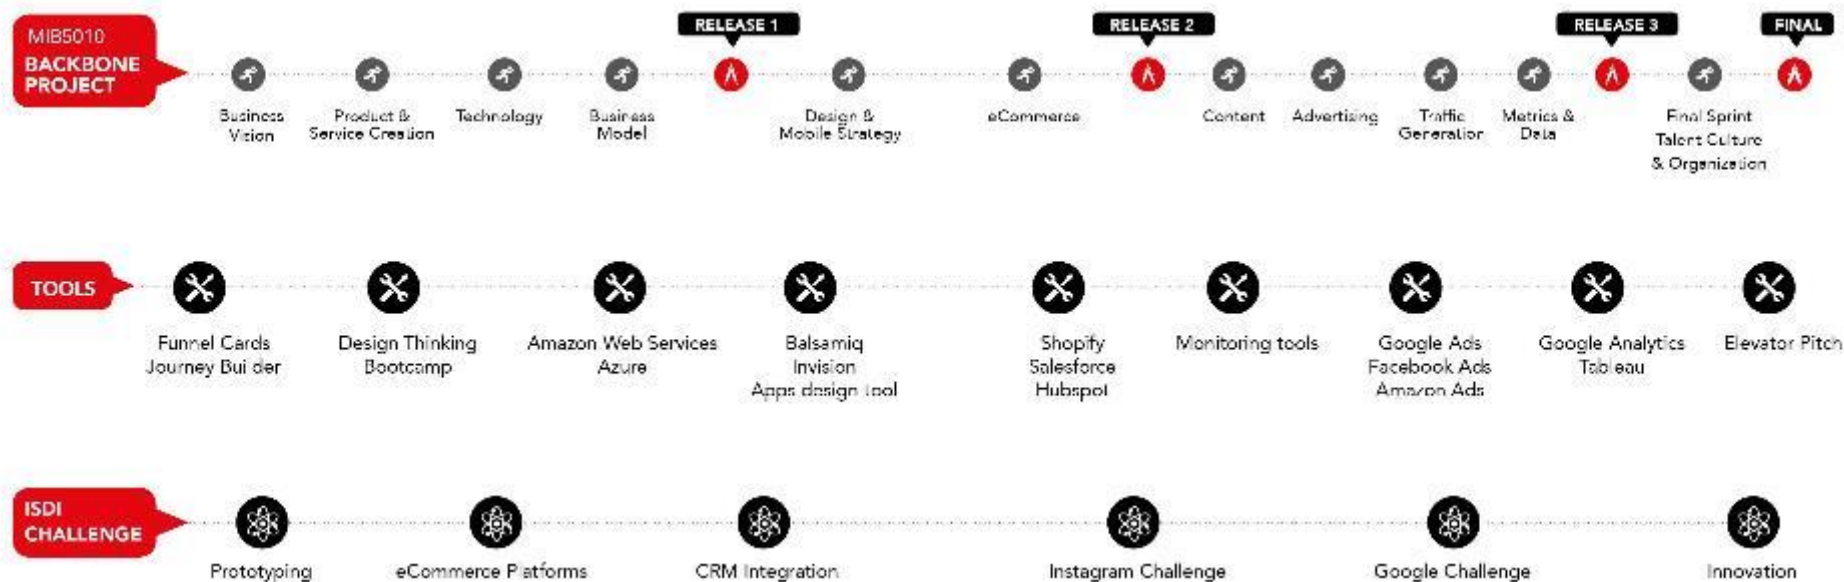

200

STARTUPS CREWATED
OR ACCELERATED BY
ALUMNI

1.500

JOB OFFERS PUBLISHED IN OUR CAREER SERVICES

< > Programs to serve People's Needs

< > Our Methodology

< > xISDI Alumni Services

Alumni +15,000. Avge age 37 years old