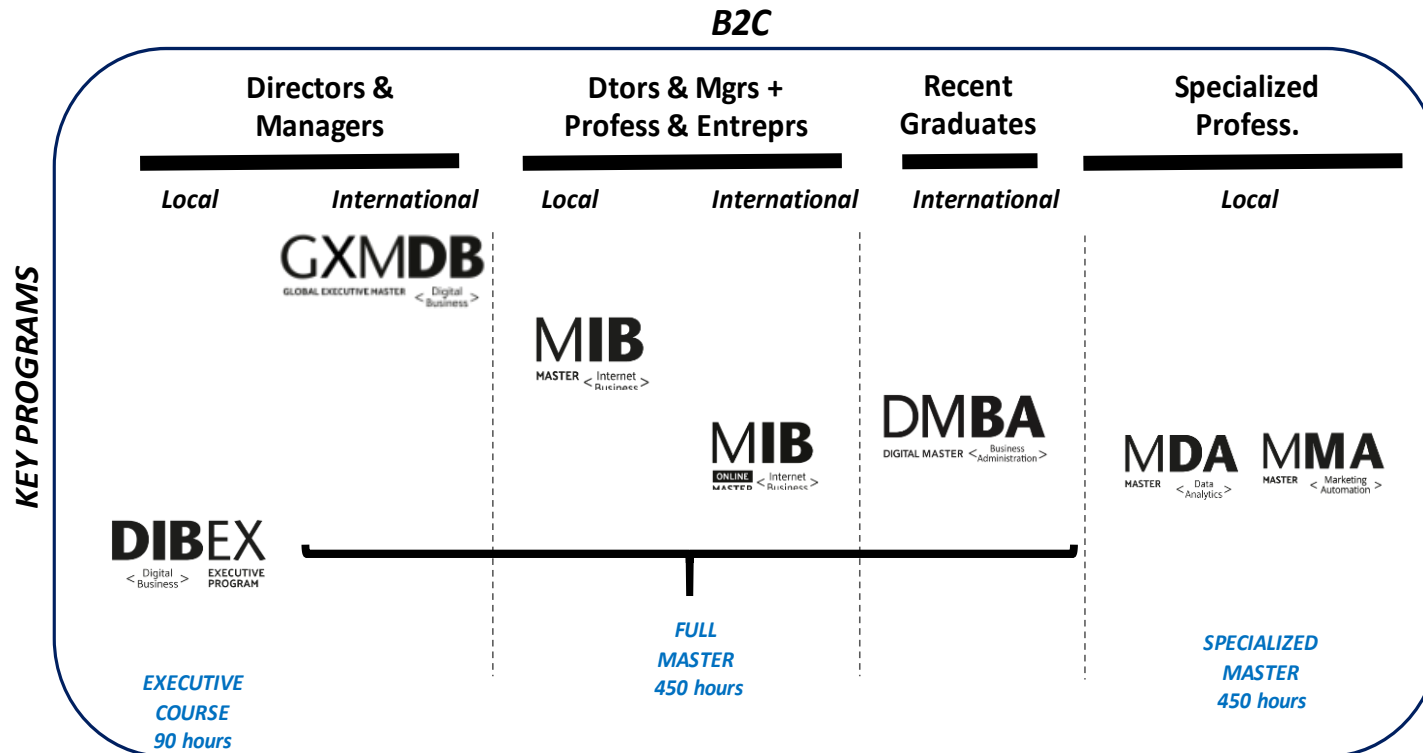

< > The ISDI Ecosystem

< > The ISDI Digital Business School

15.000
PROFESSIONALS
TRAINED

650
DIGITAL EXPERTS

12
PROGRAMS

>85%
STUDENT NET
PROMOTER SCORE

1st

FIRST BUSINESS SCHOOL TO
DELIVER DIPLOMAS
THROUGH BLOCKCHAIN

200

STARTUPS CREWATED
OR ACCELERATED BY
ALUMNI

1.500

JOB OFFERS PUBLISHED IN OUR CAREER SERVICES

< > Programs to serve People's Needs

< > Our Methodology

< > xISDI Alumni Services

Alumni +15,000. Avge age 37 years old